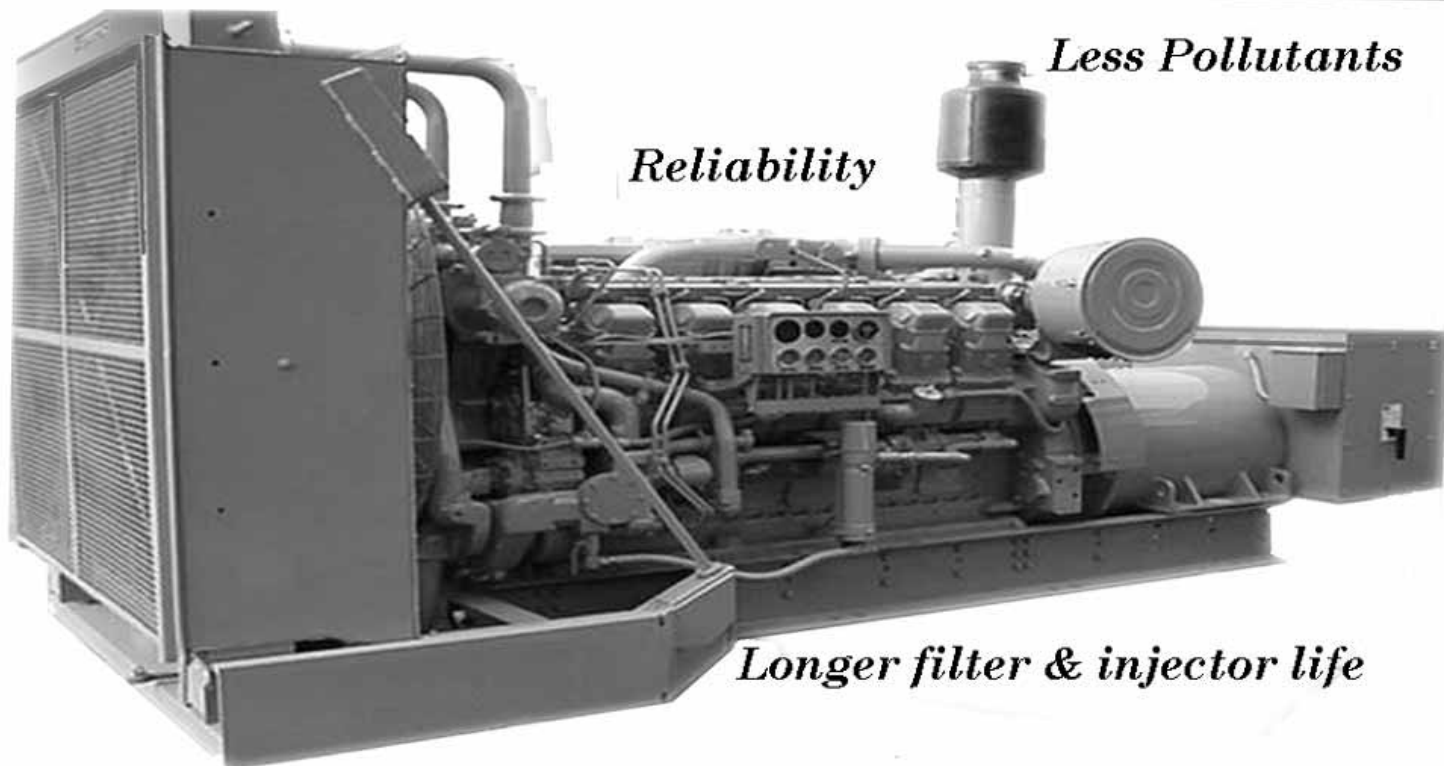

SFS

Specialty Fuel Systems

Less Pollutants

Reliability

Longer filter & injector life

When you need your standby power will it be there ?

Emergency generators are the lifeblood of all essential community business's, government offices, police, fire departments, hospitals, communication companies, and many other business's.

Hospitals rely heavily upon emergency generators to provide life support operations as well as communications in the event of a major power failure. As hospitals depend on emergency generators, so do emergency generators depend on clean fuel.

Standard operating procedures on most generators and the installation of tanks, increase the chances of water and contaminants not being discovered until they cause a failure during a critical time.

Specialty Fuel System's management program consists of a biannual fuel sampling, laboratory testing and purification & conditioning of fuel. After the fuel is purified and reconditioned it is then treated with a fuel catalyst which stabilizes the fuel and prevents the formation of solids.